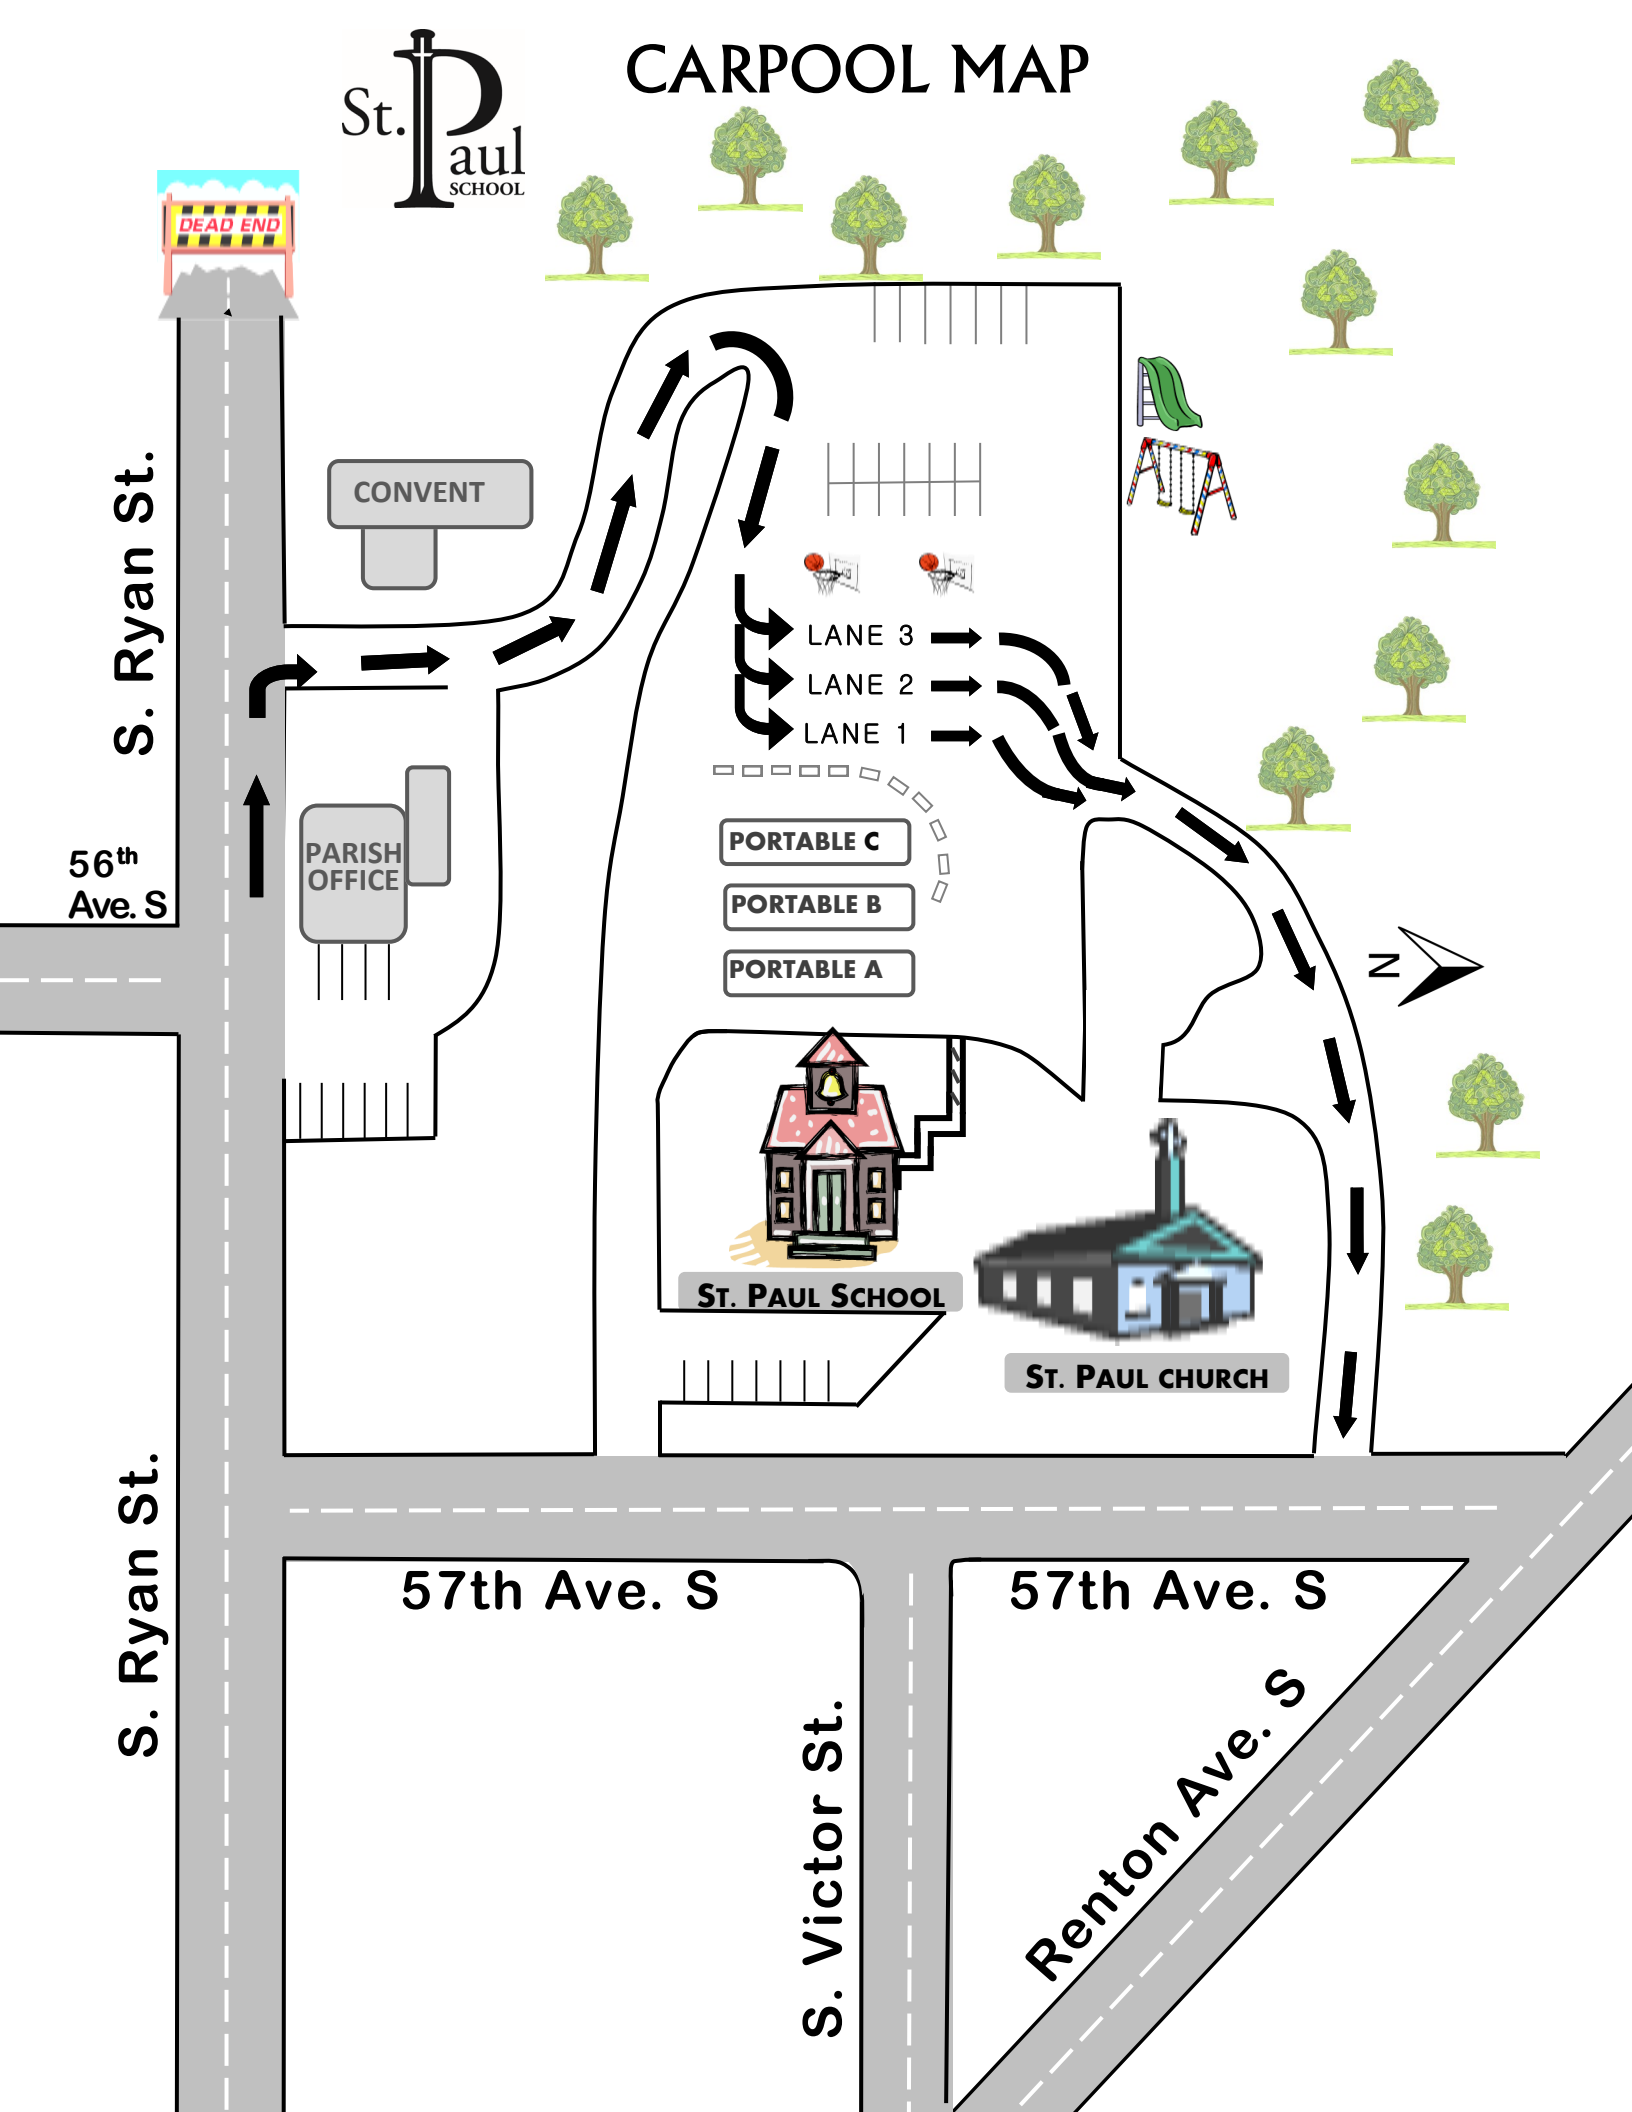

St. Paul
SCHOOL

CARPOOL MAP

S. Ryan St.

56th
Ave. S

S. Ryan St.

57th Ave. S

S. Victor St.

57th Ave. S

Renton Ave. S

CONVENT

PARISH
OFFICE

PORTABLE C

PORTABLE B

PORTABLE A

LANE 3

LANE 2

LANE 1

ST. PAUL SCHOOL

ST. PAUL CHURCH

DEAD END